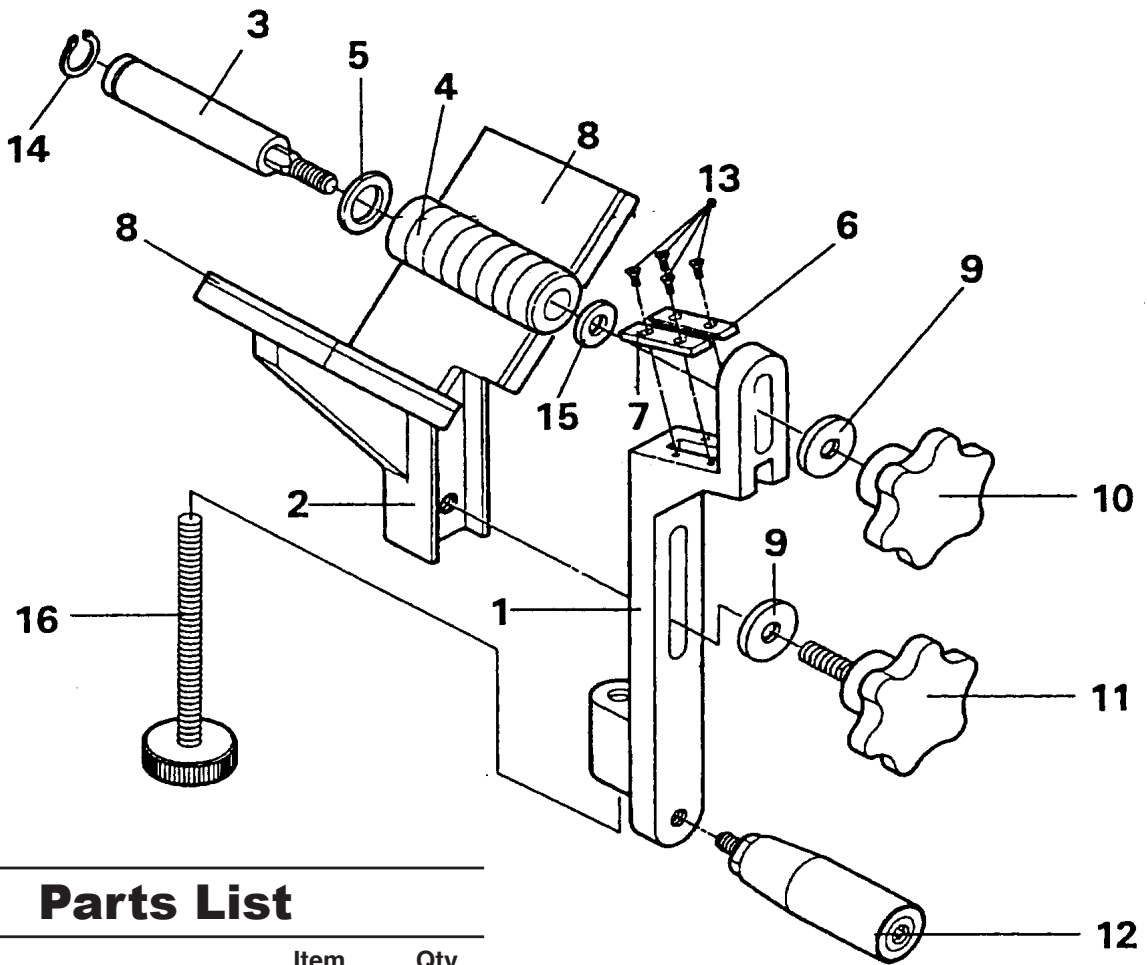

PIPE TOOLS & VISES
SINCE 1896

BT2 Beveler

Replacement Parts

Parts List

Ref. No.	Description	Item Code	Qty. Used
1	Blade Support	94397	1
2	"V" Saddle	94401	1
3	Pivot Shaft	94383	1
4	Guide Roller	94381	1
5	Spacing Collar	94387	1
6	Cutting Blade	94388	1
7	Support Blade	94386	1
8	Slide Felt (shown installed)	94403	1
9	Handle Washer	94390	2
10	Hand Wheel	94391	1
11	Hand Wheel	94417	1
12	Turning Handle	94034	1
13	Blade Screw	94393	4
14	Retaining Ring	94394	1
15	Washer	94396	1
16	Threaded Bar Assembly	94409	1